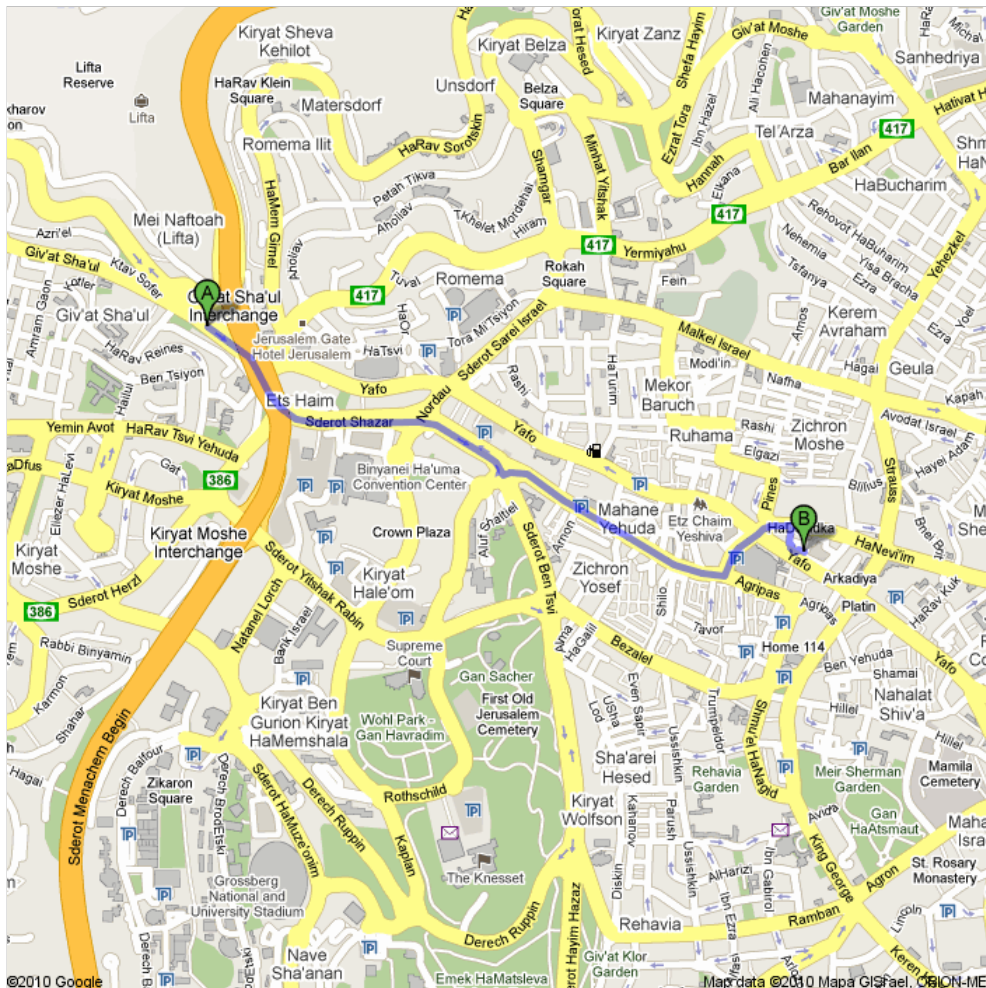

Directions to Jaffa Rd

2.1 km – about 8 mins

Directions to our office from the entrance to the city.

Parking garages are on the map as well.

Sderot Weizman/

1. Head **southeast** on **Sderot Weizman/**

toward **Yermiyahu/**

go 0.2 km
total 0.2 km

2. Slight **right** at **Sderot Shazar/** "
About 4 mins

go 0.8 km
total 1.0 km

3. Turn **left** at **HaRav Shmuel Baruch/**
About 2 mins

go 0.4 km
total 1.4 km

4. Continue onto **Agripas/**

go 0.3 km
total 1.8 km

5. Turn **left** at **Ki'ach/** "

go 0.2 km
total 1.9 km

6. Continue onto **HaNevi'im/**
About 1 min

go 0.1 km
total 2.0 km

7. Turn right

Destination will be on the right

go 0.1 km
total 2.1 km

Jaffa Rd